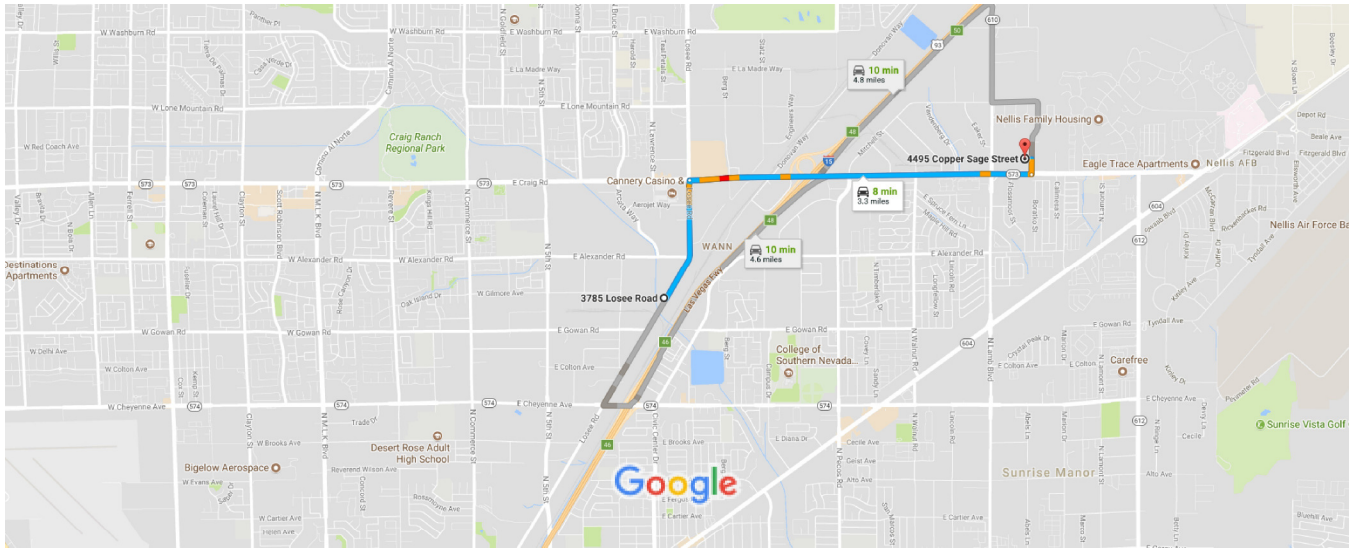

# DIRECTIONS TO NEW SIERRA TRUCK BODY & EQUIPMENT LOCATION

3785 Losee Rd, North Las Vegas, NV 89030  
to 4495 Copper Sage St, Las Vegas, NV 89115

Drive 3.3 miles, 8 min

(CURRENT)

3785 Losee Rd

North Las Vegas, NV 89030

- ↑ 1. Head northeast on Losee Rd toward E Alexander Rd  
0.9 mi
- ↪ 2. Turn right onto E Craig Rd  
2.3 mi
- ↶ 3. Turn left onto Copper Sage St  
**COPPER SAGE ST. IS FIRST LEFT AFTER LAMB BLVD**  
Destination will be on the left  
0.1 mi

(NEW LOCATION)

4495 Copper Sage St

Las Vegas, NV 89115

**BEGINNING AUGUST 7, 2017 ALL SIERRA SALES, PARTS & SERVICE OPERATIONS WILL BEGIN AT OUR NEW LOCATION AT**

**4495 COPPER SAGE STREET. LAS VEGAS, NV 89115**